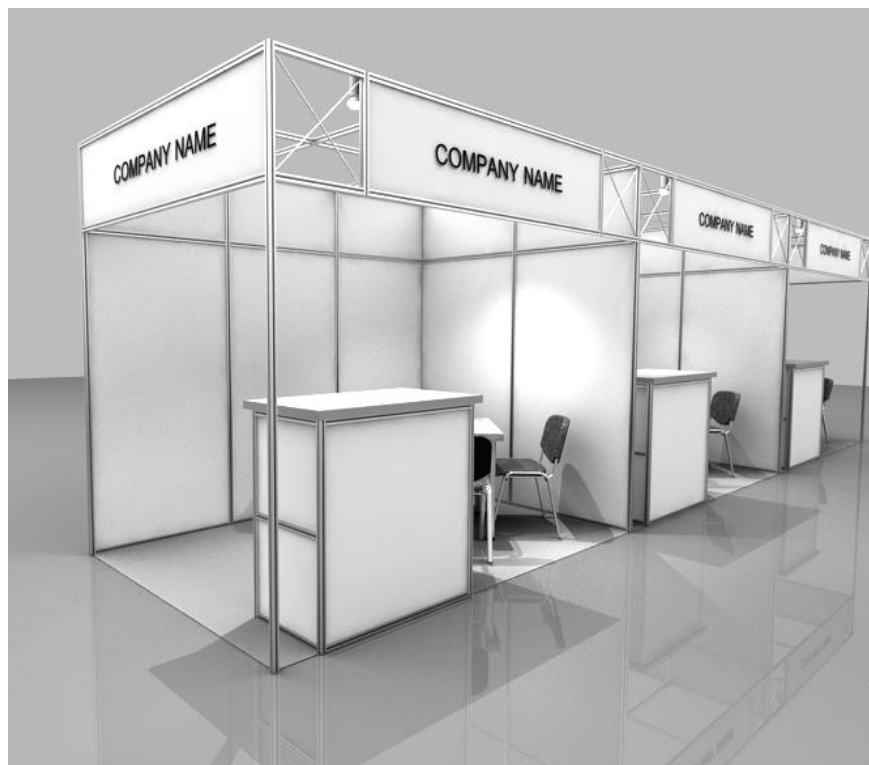

If you need cannot find an item or would like to add something that is not on the list, please contact us: info@kmcongress.com

Shell scheme booth: 80.00 EUR + VAT / m²

The price includes:

- set up and dismantling of the booth using aluminium frame and white wall panels
- company name with standard lettering on the fascia panels
- 1 pc lockable information desk (100 x 50 x 100 cm)
- 1 pc table (80 x 80 cm) for 6 – 12 m², 1 pc table (120 x 80 cm) for 15 m²
- 3 pc chairs for 6 – 8 m², 4 pc chairs for 9 – 12 m², 6 pc chairs for 15 m²
- 1 pc light / 3 m²
- 1 pc electric socket with 3 plugs
- 1 pc paper bin

ADDITIONAL STAND EQUIPMENT FOR SHELL SCHEME BOOTHS	UNIT	PRICE	PICTURE
WALL PANEL (100 X 250 CM)	M	50.00 EUR	
SLIDING DOOR	PC	50.00 EUR	
CURTAIN WALL	PC	50.00 EUR	
OPEN INFORMATION DESK (100 X 50 X 100 CM)	PC	65.00 EUR	
LOCKABLE INFORMATION DESK (100 X 50 X 100 CM)	PC	75.00 EUR	
ARCHED INFORMATION DESK	PC	90.00 EUR	
TABLE SHOWCASE (100 X 50 X 100 CM)	PC	100.00 EUR	
GLASS DISPLAY CABINET (100 X 50 X 250 CM)	PC	140.00 EUR	
BRACKET SHELF (FOR SHELL SCHEME BOOTHS ONLY)	PC	18.00 EUR	

CARPET	UNIT	PRICE	
NEW CARPET AT LEND-LEASE PRICE	M ²	35 EUR	see colours below

Liz Ballroom of the Marriott Hotel have carpet.

PREMIUM BOOTH	UNIT	PRICE	PICTURE
<ul style="list-style-type: none"> - 3m x 2,5m backlit wall with printed artwork - 1 x lockable information desk (100 x 50 x 100 cm) with printed front side - 2 x bar stools - 1 x electric socket with 3 plugs - 1 x paper bin 	PC	1 850.00 EUR	(see below)