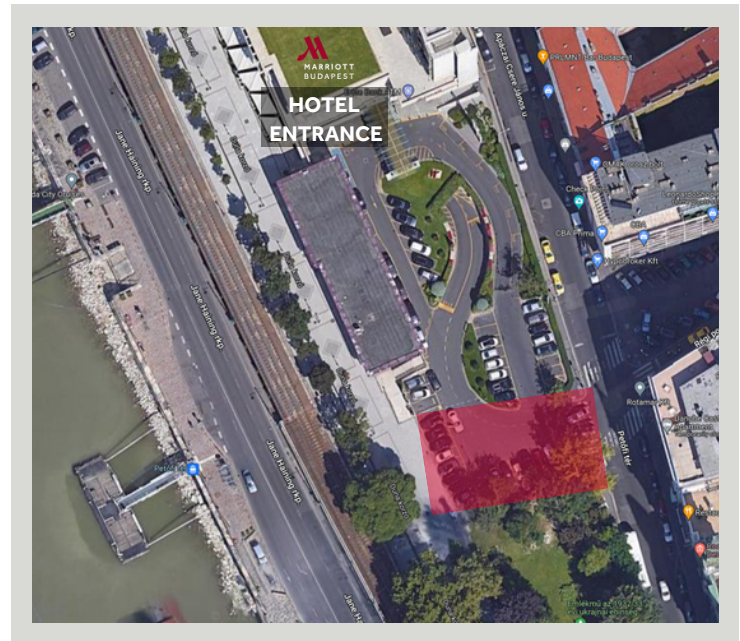

PARKING BY CAR AROUND THE HOTEL

1 ERZSÉBET UNDERGROUND GARAGE

1051 Budapest, Erzsébet tér
8-min walk | www.erszebet-parkolo.hu

2 VÖRÖSMARTY GARAGE

1051 Budapest, Vörösmarty tér 1.
1-min walk | www.boe-parking.hu/vorosmarty-garazs

3 ARANYKÉZ PARKING GARAGE

1052 Budapest, Aranykéz utca 4-6.
1-min walk | www.aranykezparkolo.hu

4 MILLENIUM CENTER GARAGE

1052 Budapest, Pesti Barnabás u. 4.
4-min walk | www.millenniumcenter.hu

PARKING BY CAR AROUND THE HOTEL

PUBLIC PARKING ON THE STREET

1 - ZONE CODE 0501
Weekdays 08:00 - 22:00
600 Ft / hour

IMPORTANT INFORMATION

**THE RED AREA IS A PUBLIC PARKING LOT
WHERE YOU HAVE TO PAY ACCORDING TO
THE PUBLIC PARKING REGULATIONS.**